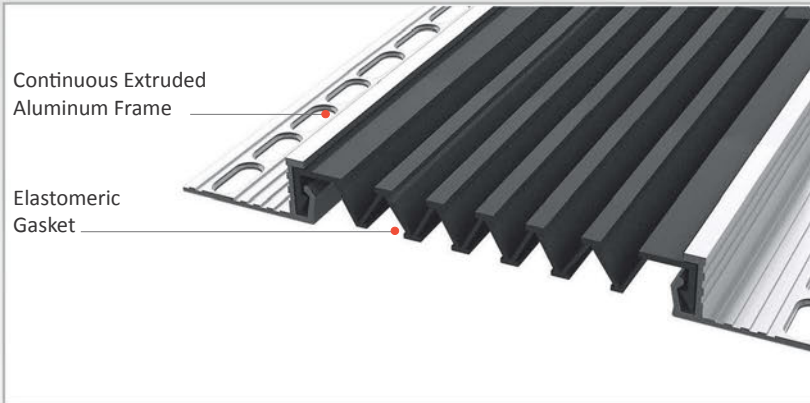

AS A116 model can be considered as the flush mounted type of AS U120 & AS U121 models and can easily be installed by means of screws to all types of wall & ceiling. Ribbed elastomeric gasket gains the profile a remarkable movement ability and compensate uneven zones in the surface. Slide-in gasket system lets the profile to be used at exterior applications as well as interior areas. Profiles up to 150 mm gap are applied with single gasket while the wider ones are with double gaskets joined with a connector profile.

- Application Areas** : Indoor & Outdoor / Wall & Ceiling
- Ideal for** : Shopping Malls, Airports, Residences, Hospitals, Hotels, Commercial & Public Buildings etc.
- Material** : Mill Finish Aluminum (Anodizing optional), EPDM (Only in Black Color) or TPE Gasket
- Aluminum Alloy** : 6063 AA-USA / EN AW 6063
- Optional Supplies** : Fire Barrier, Waterproof EPDM membrane

\* Visuals are representative and the profile configuration may differ depending on the characteristics requested.

GASKET COLORS    **BLACK**    GREY    BEIGE    Custom Colors available.

LOCATION	MODEL	GAP (Fb) mm	HEIGHT (H) MM	OVERALL WIDTH (B) mm	VISIBLE WIDTH (S) mm	MOVEMENT (W) mm	LOAD CAPACITY	STANDARD LENGTH (mt)
Wall to Wall	AS A116-030	30	17	100	34	+10 / -6	N/A	3
	AS A116-050	50	17	127	60	+20 / -15	N/A	3
	AS A116-080	80	17	157	90	+40 / -30	N/A	3
	AS A116-100	100	17	177	110	+20 / -50	N/A	3
	AS A116-120	120	17	197	130	+60 / -50	N/A	3
	AS A116-150	150	17	227	160	+30 / -80	N/A	3
	AS A116-200	200	17	277	210	+40 / -100	N/A	3
	AS A116-200M	200	17	277	210	+40 / -100	N/A	3