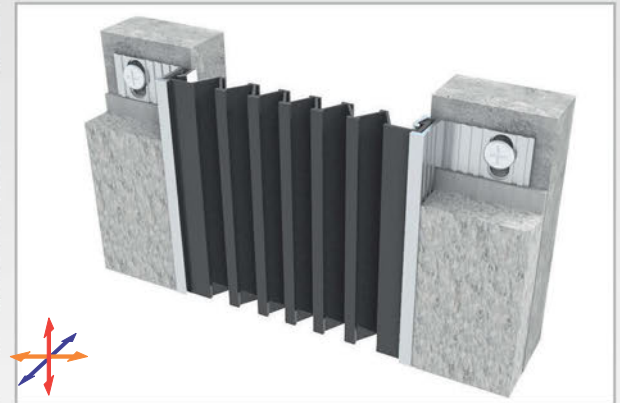

AS A116 model can be considered as the flush mounted type of AS U120 & AS U121 models and can easily be installed by means of screws to all types of wall & ceiling. Ribbed elastomeric gasket gains the profile a remarkable movement ability and compensate uneven zones in the surface. Slide-in gasket system lets the profile to be used at exterior applications as well as interior areas. Profiles up to 150 mm gap are applied with single gasket while the wider ones are with double gaskets joined with a connector profile.

- Application Areas** : Indoor & Outdoor / Wall & Ceiling
- Ideal for** : Shopping Malls, Airports, Residences, Hospitals, Hotels, Commercial & Public Buildings etc.
- Material** : Mill Finish Aluminum (Anodizing optional), EPDM (Only in Black Color) or TPE Gasket
- Aluminum Alloy** : 6063 AA-USA / EN AW 6063
- Optional Supplies** : Fire Barrier, Waterproof EPDM membrane

\* Visuals are representative and the profile configuration may differ depending on the characteristics requested.

GASKET COLORS    **BLACK**    GREY    BEIGE    Custom Colors available.

LOCATION	MODEL	GAP (Fb) mm	HEIGHT (H) MM	OVERALL WIDTH (B) mm	VISIBLE WIDTH (S) mm	MOVEMENT (W) mm	LOAD CAPACITY	STANDARD LENGTH (mt)
Wall to Wall	AS A116-030	30	17	100	34	+10 / -6	N/A	3
	AS A116-050	50	17	127	60	+20 / -15	N/A	3
	AS A116-080	80	17	157	90	+40 / -30	N/A	3
	AS A116-100	100	17	177	110	+20 / -50	N/A	3
	AS A116-120	120	17	197	130	+60 / -50	N/A	3
	AS A116-150	150	17	227	160	+30 / -80	N/A	3
	AS A116-200	200	17	277	210	+40 / -100	N/A	3
	AS A116-200M	200	17	277	210	+40 / -100	N/A	3