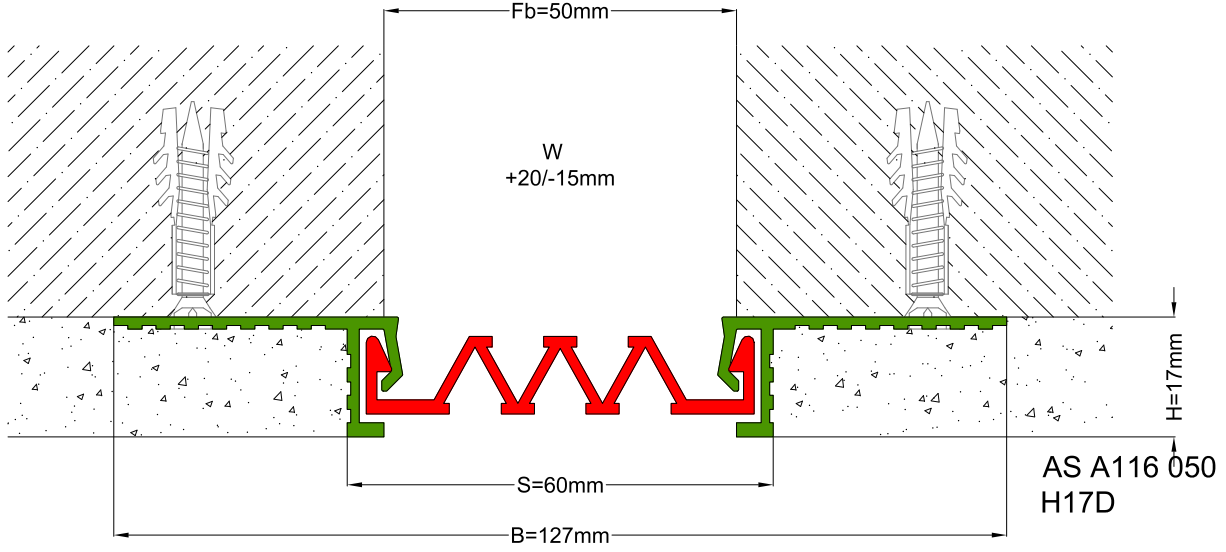

AS A116 model can be considered as the flush mounted type of AS U120 & AS U121 models and can easily be installed by means of screws to all types of wall & ceiling. Ribbed elastomeric gasket gains the profile a remarkable movement ability and compensate uneven zones in the surface. Slide-in gasket system lets the profile to be used at exterior applications as well as interior areas. Profiles up to 150 mm gap are applied with single gasket while the wider ones are with double gaskets joined with a connector profile.

\* Visuals are representative and the profile configuration may differ depending on the characteristics requested.

GASKET COLORS    **BLACK**    GREY    BEIGE    Custom Colors available.

LOCATION	MODEL	GAP (Fb) mm	HEIGHT (H) MM	OVERALL WIDTH (B) mm	VISIBLE WIDTH (S) mm	MOVEMENT (W) mm	LOAD CAPACITY	STANDARD LENGTH (mt)
Wall to Wall	AS A116-030	30	17	100	34	+10 / -6	N/A	3
	AS A116-050	50	17	127	60	+20 / -15	N/A	3
	AS A116-080	80	17	157	90	+40 / -30	N/A	3
	AS A116-100	100	17	177	110	+20 / -50	N/A	3
	AS A116-120	120	17	197	130	+60 / -50	N/A	3
	AS A116-150	150	17	227	160	+30 / -80	N/A	3
	AS A116-200	200	17	277	210	+40 / -100	N/A	3
	AS A116-200M	200	17	277	210	+40 / -100	N/A	3

Note: Please ask for different sizes

Profil No Profile Number	AS A116 050	AS A116 050K
Fb (mm)	50	50
H (mm) yaklaşık approx.	17	17
W± (mm) yaklaşık approx.	+20/-15	+20/-15
Renk Color	Alüminyum: Natürel, Fitiller: Siyah, gri, diğer Aluminum: Natural, Inserts: Black, grey, others	
Malzeme Material	Alüminyum, EPDM Kauçuk(siyah), Termoplastik Kauçuk (gri ve diğer) Aluminum, EPDM Rubber(black), Thermoplastic Rubber (grey and others)	
Standart Uzunluk Standard Length	3	