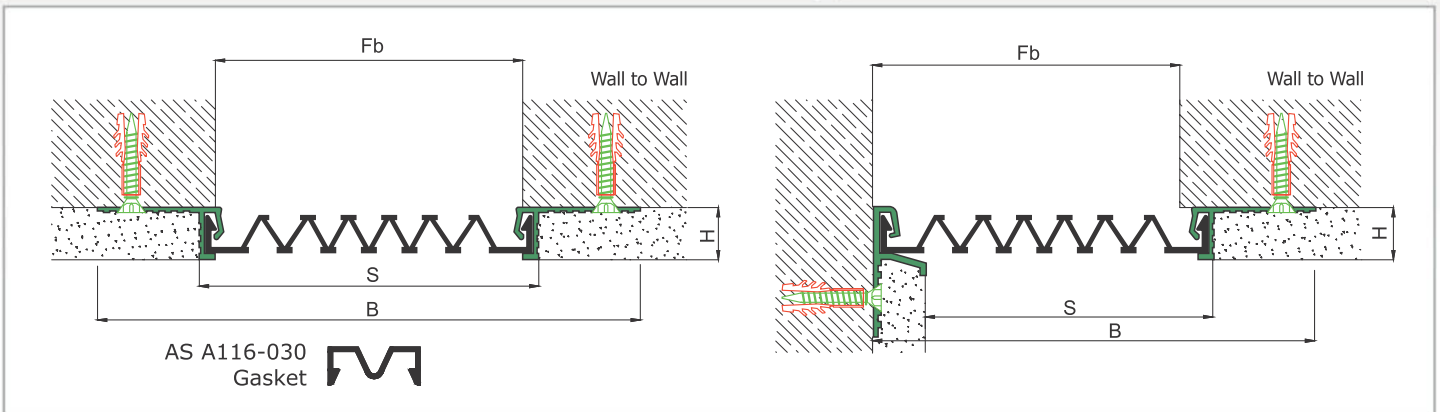

AS A116 model can be considered as the flush mounted type of AS U120 & AS U121 models and can easily be installed by means of screws to all types of wall & ceiling. Ribbed elastomeric gasket gains the profile a remarkable movement ability and compensate uneven zones in the surface. Slide-in gasket system lets the profile to be used at exterior applications as well as interior areas. Profiles up to 150 mm gap are applied with single gasket while the wider ones are with double gaskets joined with a connector profile.

\* Visuals are representative and the profile configuration may differ depending on the characteristics requested.

GASKET COLORS    **BLACK**    GREY    BEIGE    Custom Colors available.

LOCATION	MODEL	GAP (Fb) mm	HEIGHT (H) MM	OVERALL WIDTH (B) mm	VISIBLE WIDTH (S) mm	MOVEMENT (W) mm	LOAD CAPACITY	STANDARD LENGTH (mt)
Wall to Wall	AS A116-030	30	17	100	34	+10 / -6	N/A	3
	AS A116-050	50	17	127	60	+20 / -15	N/A	3
	AS A116-080	80	17	157	90	+40 / -30	N/A	3
	AS A116-100	100	17	177	110	+20 / -50	N/A	3
	AS A116-120	120	17	197	130	+60 / -50	N/A	3
	AS A116-150	150	17	227	160	+30 / -80	N/A	3
	AS A116-200	200	17	277	210	+40 / -100	N/A	3
	AS A116-200M	200	17	277	210	+40 / -100	N/A	3

Note: Please ask for different sizes

Profil No Profile Number	AS A116 050	AS A116 050K
Fb (mm)	50	50
H (mm) yaklaşık approx.	17	17
W± (mm) yaklaşık approx.	+20/-15	+20/-15
Renk Color	Alüminyum: Natürel, Fitiller: Siyah, gri, diğer Aluminum: Natural, Inserts: Black, grey, others	
Malzeme Material	Alüminyum, EPDM Kauçuk(siyah), Termoplastik Kauçuk (gri ve diğer) Aluminum, EPDM Rubber(black), Thermoplastic Rubber (grey and others)	
Standart Uzunluk Standard Length	3	