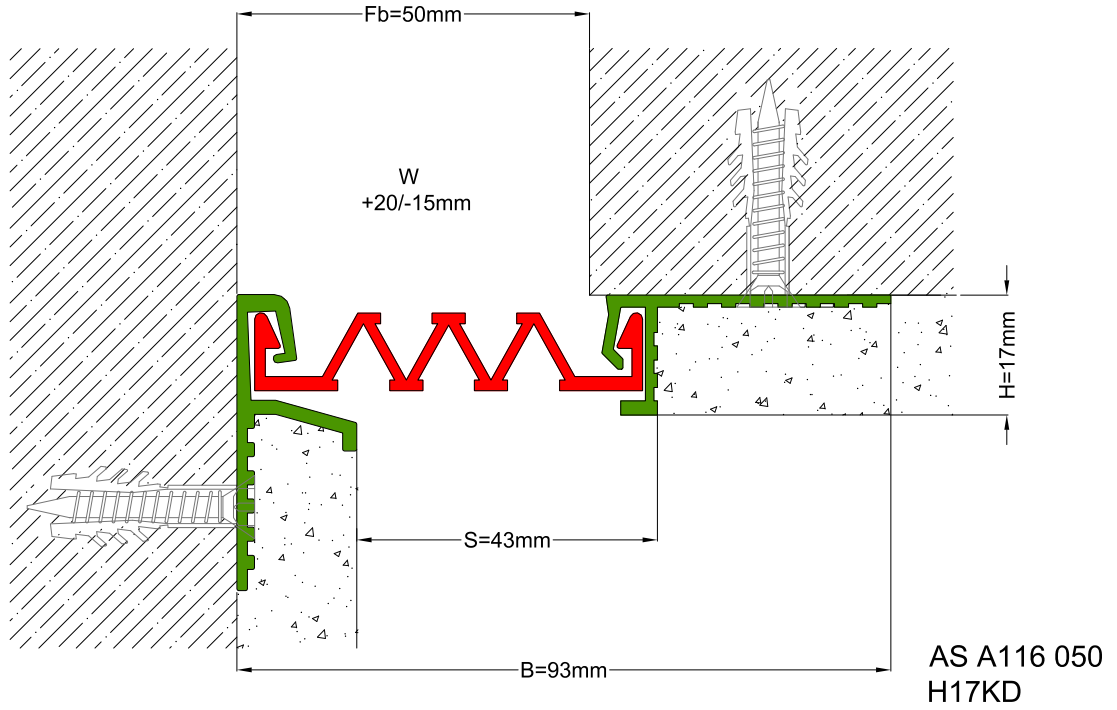

AS A116 model can be considered as the flush mounted type of AS U120 & AS U121 models and can easily be installed by means of screws to all types of wall & ceiling. Ribbed elastomeric gasket gains the profile a remarkable movement ability and compensate uneven zones in the surface. Slide-in gasket system lets the profile to be used at exterior applications as well as interior areas. Profiles up to 150 mm gap are applied with single gasket while the wider ones are with double gaskets joined with a connector profile.

\* Visuals are representative and the profile configuration may differ depending on the characteristics requested.

GASKET COLORS    **BLACK**    GREY    BEIGE    Custom Colors available.

LOCATION	MODEL	GAP (Fb) mm	HEIGHT (H) MM	OVERALL WIDTH (B) mm	VISIBLE WIDTH (S) mm	MOVEMENT (W) mm	LOAD CAPACITY	STANDARD LENGTH (mt)
Wall to Wall	AS A116-030	30	17	100	34	+10 / -6	N/A	3
	AS A116-050	50	17	127	60	+20 / -15	N/A	3
	AS A116-080	80	17	157	90	+40 / -30	N/A	3
	AS A116-100	100	17	177	110	+20 / -50	N/A	3
	AS A116-120	120	17	197	130	+60 / -50	N/A	3
	AS A116-150	150	17	227	160	+30 / -80	N/A	3
	AS A116-200	200	17	277	210	+40 / -100	N/A	3
	AS A116-200M	200	17	277	210	+40 / -100	N/A	3

Note: Please ask for different sizes

Profil No Profile Number	AS A116 050	AS A116 050K
Fb (mm)	50	50
H (mm) yaklaşık approx.	17	17
W± (mm) yaklaşık approx.	+20/-15	+20/-15
Renk Color	Alüminyum: Natürel, Fitiller: Siyah, gri, diğer Aluminum: Natural, Inserts: Black, grey, others	
Malzeme Material	Alüminyum, EPDM Kauçuk(siyah), Termoplastik Kauçuk (gri ve diğer) Aluminum, EPDM Rubber(black), Thermoplastic Rubber (grey and others)	
Standart Uzunluk Standard Length	3	